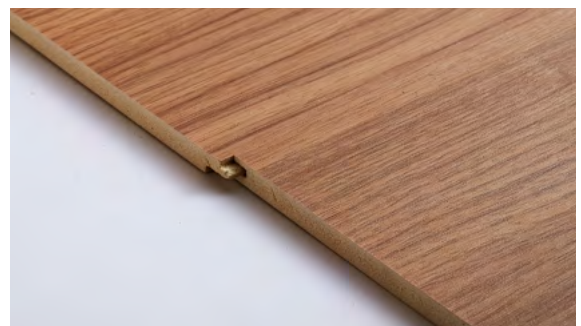

COLOR DISPLAY

Bamboo Charcoal Board

PRODUCT SPECIFICATIONS

- Material Bamboo Charcoal
- Thickness 5 / 8mm
- Width 1220mm
- Length 2440 / 2600 / 2800mm / Customized

COLOR DISPLAY

Bamboo Charcoal Board

PRODUCT SPECIFICATIONS

Material Bamboo Charcoal
 Thickness 5 / 8mm
 Width 1220mm
 Length 2440 / 2600 / 2800mm / Customized

COLOR DISPLAY

Fireproof Magnesia Board

PRODUCT SPECIFICATIONS

Material Calcium Carbonate
Thickness 6 / 8mm
Width 1220mm
Length 2440mm

**A grade
fireproof**

COLOR DISPLAY

SPC Aluminum Honeycomb Panel

PRODUCT SPECIFICATIONS

Material SPC+Aluminum
Thickness 8mm
Width 1220mm
Length 2440 / 2600 /2800mm / Customized

COLOR DISPLAY

U-Shaped Grooved Plate

PRODUCT SPECIFICATIONS

Material	Bamboo Fiber
Thickness	5 / 8mm
Width	1220mm
Length	2440 / 2600 / 2800mm / Customized

Spling Process

Wood Panel Accessories

PRODUCT SPECIFICATIONS

Material Bamboo Fiber
Thickness 5 / 8mm
Width 1220mm
Length 2440 / 2600 / 2800mm / Customized