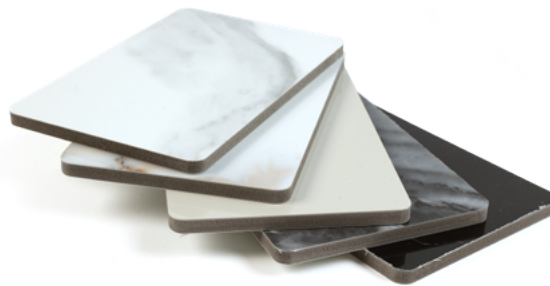

Bamboo Fiber

PRODUCT SPECIFICATIONS

Material Bamboo Fiber
Thickness 5 / 8mm
Width 1220mm
Length 2440 / 2600 / 2800mm / Customized

COLOR DISPLAY

Bamboo Charcoal Board

PRODUCT SPECIFICATIONS

Material Bamboo Charcoal
 Thickness 5 / 8mm
 Width 1220mm
 Length 2440 / 2600 / 2800mm / Customized

COLOR DISPLAY

Bamboo Charcoal Board

PRODUCT SPECIFICATIONS

- Material Bamboo Charcoal
- Thickness 5 / 8mm
- Width 1220mm
- Length 2440 / 2600 / 2800mm / Customized

COLOR DISPLAY

Bamboo Charcoal Board

PRODUCT SPECIFICATIONS

Material Bamboo Charcoal
 Thickness 5 / 8mm
 Width 1220mm
 Length 2440 / 2600 / 2800mm / Customized

COLOR DISPLAY

Fireproof Magnesia Board

PRODUCT SPECIFICATIONS

Material Calcium Carbonate
Thickness 6 / 8mm
Width 1220mm
Length 2440mm

**A grade
fireproof**

COLOR DISPLAY

SPC Aluminum Honeycomb Panel

PRODUCT SPECIFICATIONS

Material SPC+Aluminum
Thickness 8mm
Width 1220mm
Length 2440 / 2600 /2800mm / Customized

COLOR DISPLAY

U-Shaped Grooved Plate